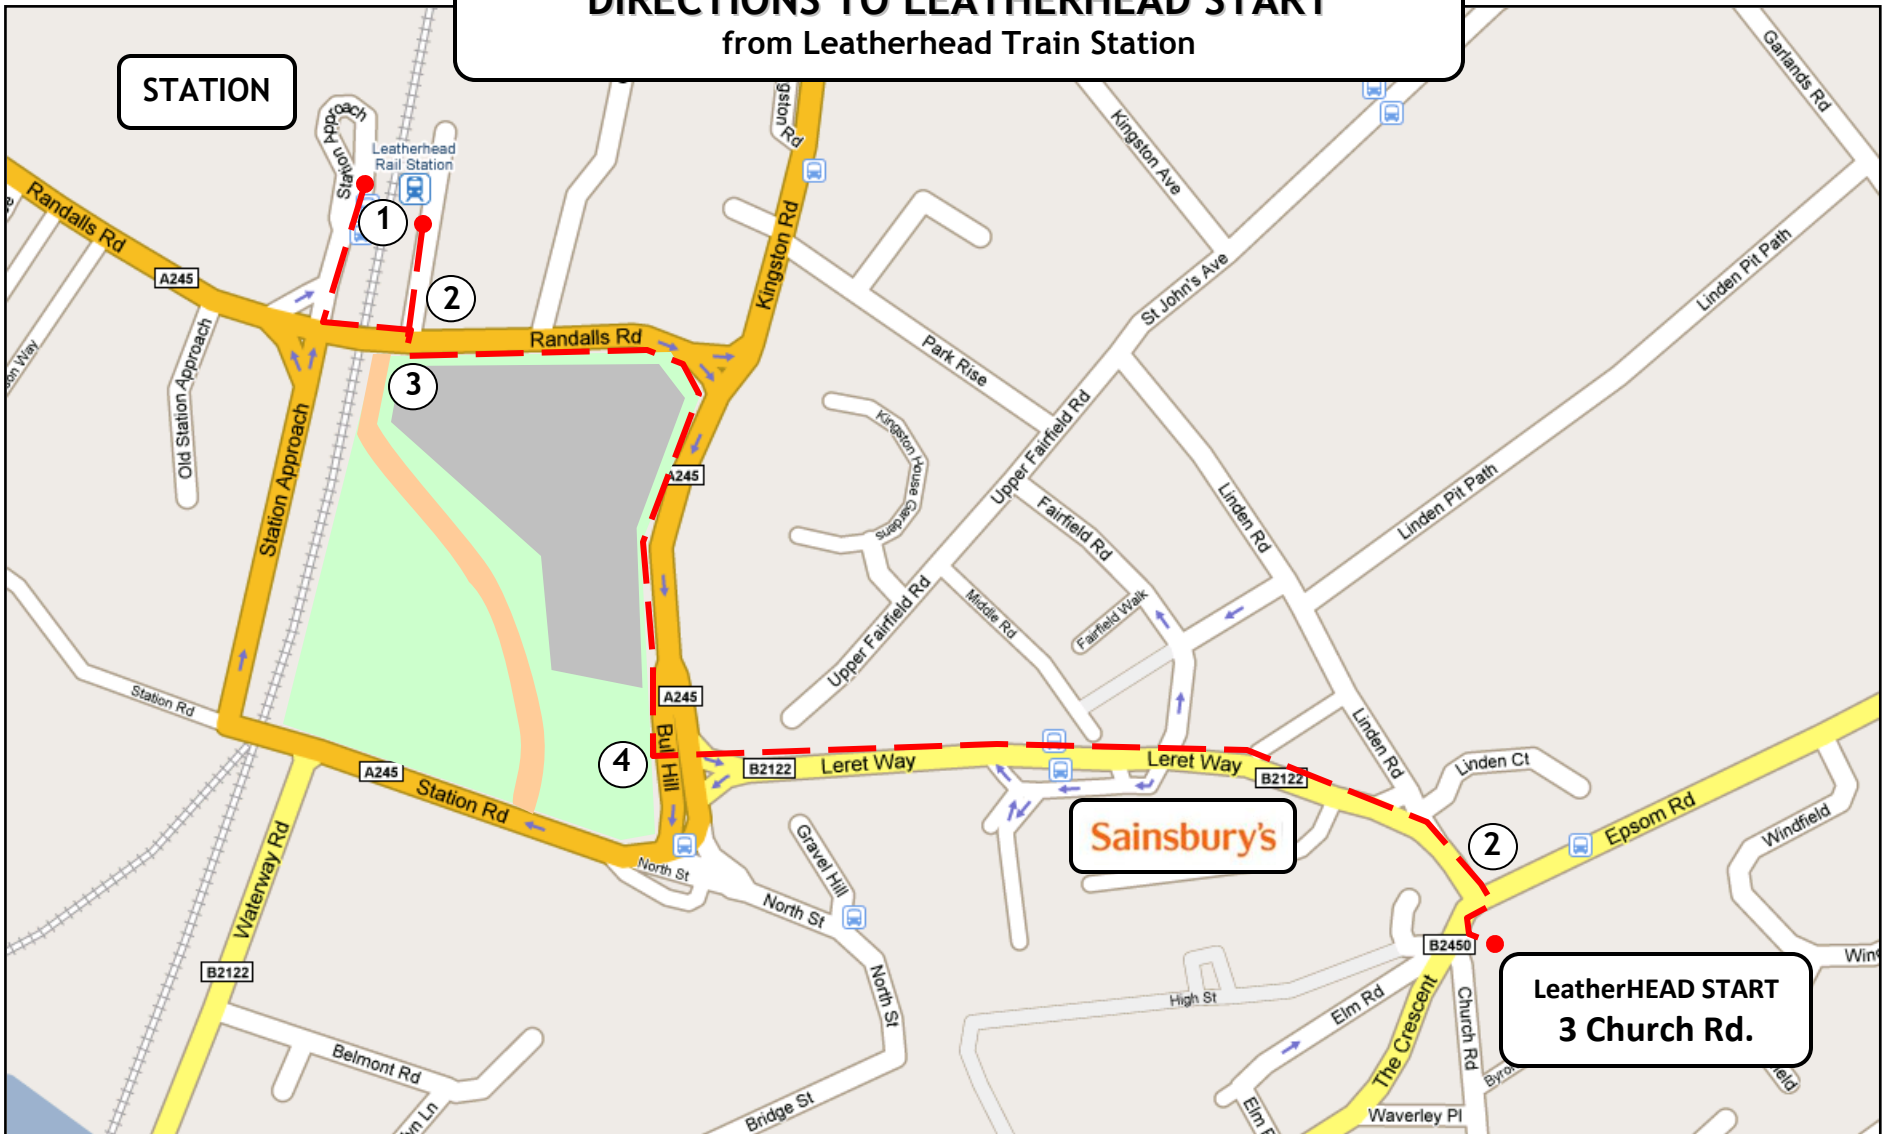

## DIRECTIONS TO LEATHERHEAD START from Leatherhead Train Station

### DIRECTIONS – Numbers relate to map!

1. Come out of the train station and walk down the short hill to the main road.
2. Cross over the road at the lights.
3. Turn left and follow Randalls road to the junction and then turn right and walk up Bull Hill.
4. Cross over the road at the top of the hill (take care!) onto Leret Way and follow the road until you reach the large traffic light junction, (you will pass Sainsbury's and the Swan Centre on your right).
5. On reaching the pedestrian crossing cross straight over Epsom Road, turn right and follow the path round. We are the second house on the left. 3 Church Road. Look for the Red Door.